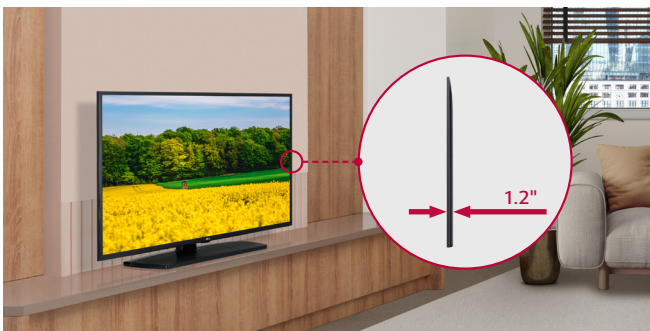

Pro:Centric Smart

Pro:Idiom

UM777H Series		75/65UM777H0UG, 55/50UM777H0UA
Design	Stand Type	75" / 65" : 1 pole (Fixed) 55" / 50" : 1 pole (Swivel)
	Size	75" / 65" / 55" / 50"
Display	Resolution	3,840 x 2,160 (4K UHD)
	Digital	ATSC, Clear QAM
Broadcasting System	Analog	NTSC
	Global IPTV Support	Yes
VESA	75":	400 x 400 mm
	65" / 55":	300 x 300 mm
	50":	200 x 200 mm

Slim Depth for a Sleek Look

With a slim design, the UM777H series integrates smoothly with interiors, delivering a modern impression to your guests

SoftAP

Software-enabled Access Point* (SoftAP) is a virtual Wi-Fi feature that uses TV as a wireless hotspot, enabling guests to connect their own devices to the SoftAP